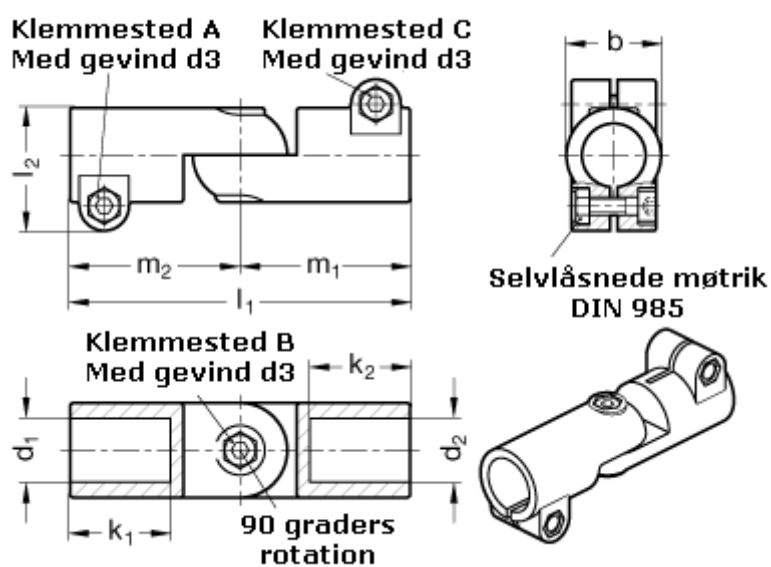

Article number: 20286B30B25T2BL

Description: E+G Swivel clamp connector joint  
GN286-B30-B25-T-2-BL

## Measures

$b = 40$	$m_1 = 72$
$d_1 = B30$	$m_2 = 72$
$d_2 = B25$	
$d_3 = M 8$	
$k_1 = 42.5$	
$k_2 = 42.5$	
$l_1 = 144$	
$l_2 = 52.0$	